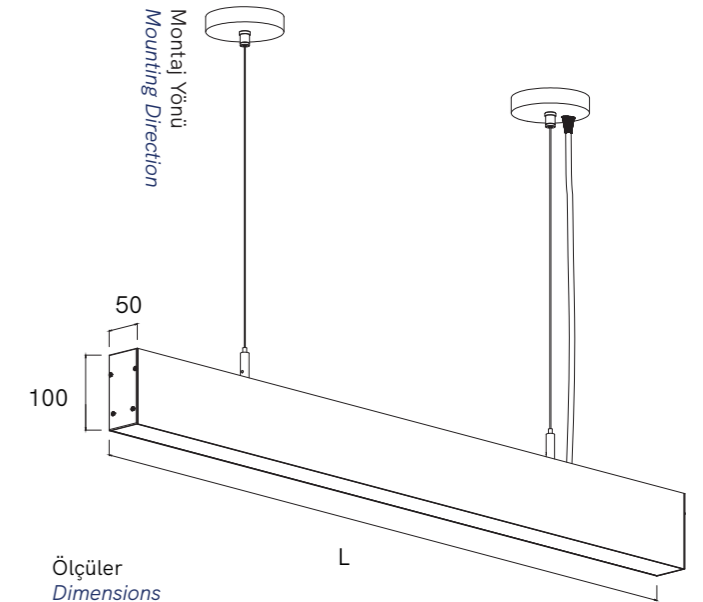

LED: High efficiency SMD LEDs CREE, OSRAM, SAMSUNG, NICHIA
BODY: Aluminum extrusion body. Steel screws transparent side covers
HANGER: Steel rope (max. 2m.) ,adjustable hanger
DIFFUSER: UV resistant, impact resistant PMMA diffuser
PCB: Thickness 1.6mm, width 16mm 70u copper aluminum or FR4 PCB
COOLING CAPACITY: Maximum 50W/mt

Aksesuarlar
Accessories

Işık Açısı
Light Angle

120°

Renk
Color

Kullanım Alanları
Usage Areas

Kontrol Sistemleri
Control Systems

Montaj Detayı Mounting Detail

Montaj Seçenekleri
Mounting Options

- 1) Vida M3.9 / Screw M3.9 (Recommended)
- 2) Çift Taraflı Bant / Double-sided Tape
- 3) Silikon / Silicon

Detaylı bilgi için montaj kılavuzuna bakınız.
For detailed information you can take a look at manual.